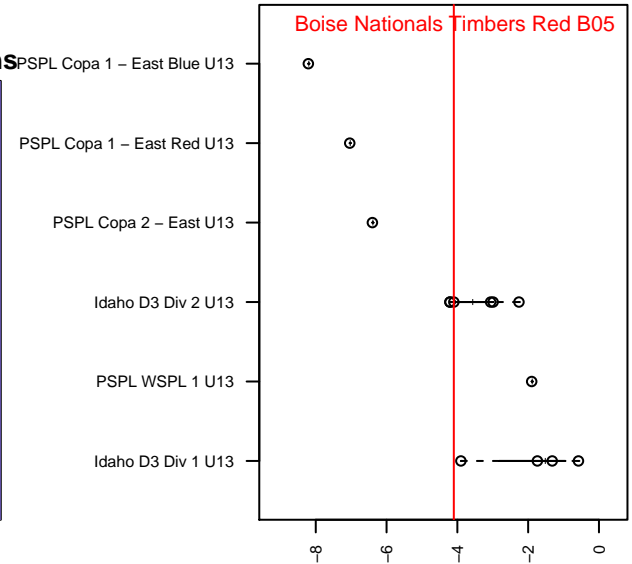

# Boise Nationals Timbers Red B05

Boise Nationals  
 Boise, ID  
 B05 total strength=879  
 attack=2.5 defense=0.69  
 fall league = Idaho D3 Div 2 U13

alt names used:  
 BOISE NATIONALS TIMBERS BNT 2005 BOY:  
 BOISE NATIONALS TIMBERS BNT 2005 BOY:  
 BOISE NATIONALS TIMBERS BNT 2005 BOY:  
 Venues played:  
 2016 Spr Idaho D3 U12 South  
 2017 Idaho D3 Division 2 U13  
 2017 GEM State Challenge U13 Silver U13

**Boise Nationals Timbers Red B05**  
 Dots are actual minus expected GF (blue circles) and GA (red triangles).  
 Blue line is smoothed change in attack strength. Red is smoothed change in defense strength.

**attack and defense variance (black dot)  
relative to other teams  
and top 10 in region**

**attack and defense rating  
relative to others at age  
and all opponents in last 13 months**

**Performance relative to 13 month average**